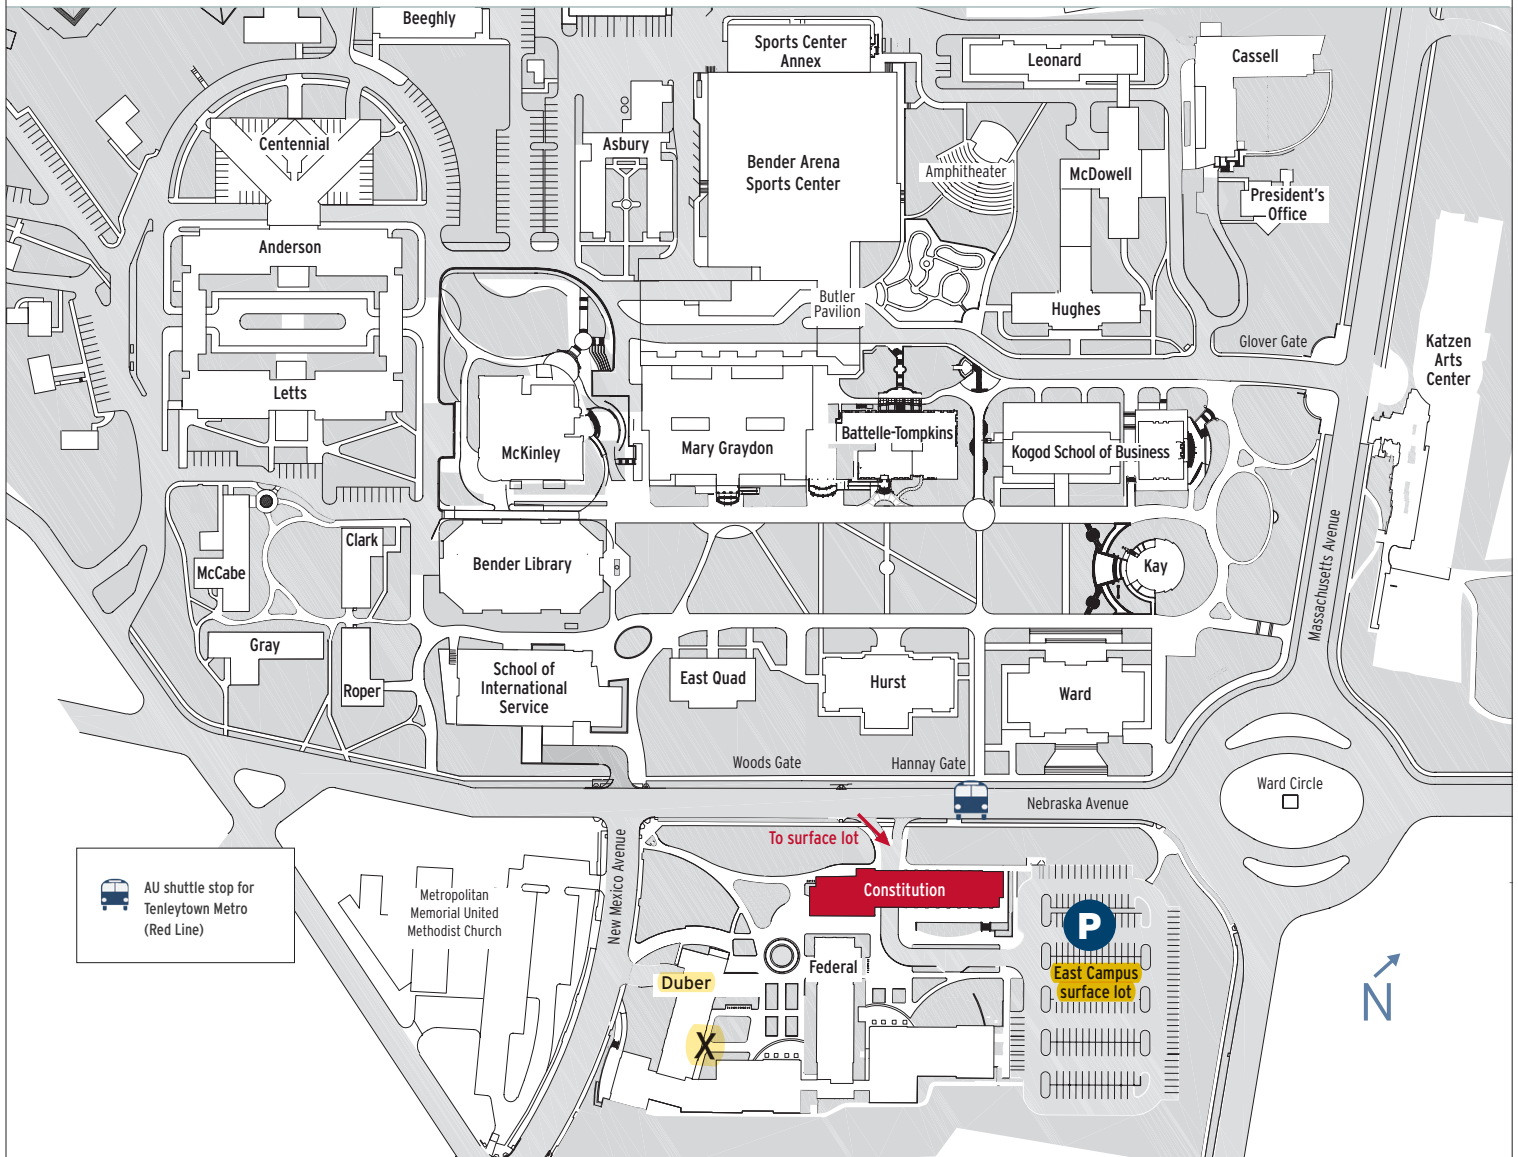

CAMPUS MAP

 AU shuttle stop for Tenleytown Metro (Red Line)

Metropolitan Memorial United Methodist Church

New Mexico Avenue

To surface lot

Constitution

Duber

Federal

 East Campus surface lot

Nebraska Avenue

Ward Circle

Massachusetts Avenue

Note: Vehicles must enter the East Campus surface lot by turning right from the northbound lane of Nebraska Avenue.