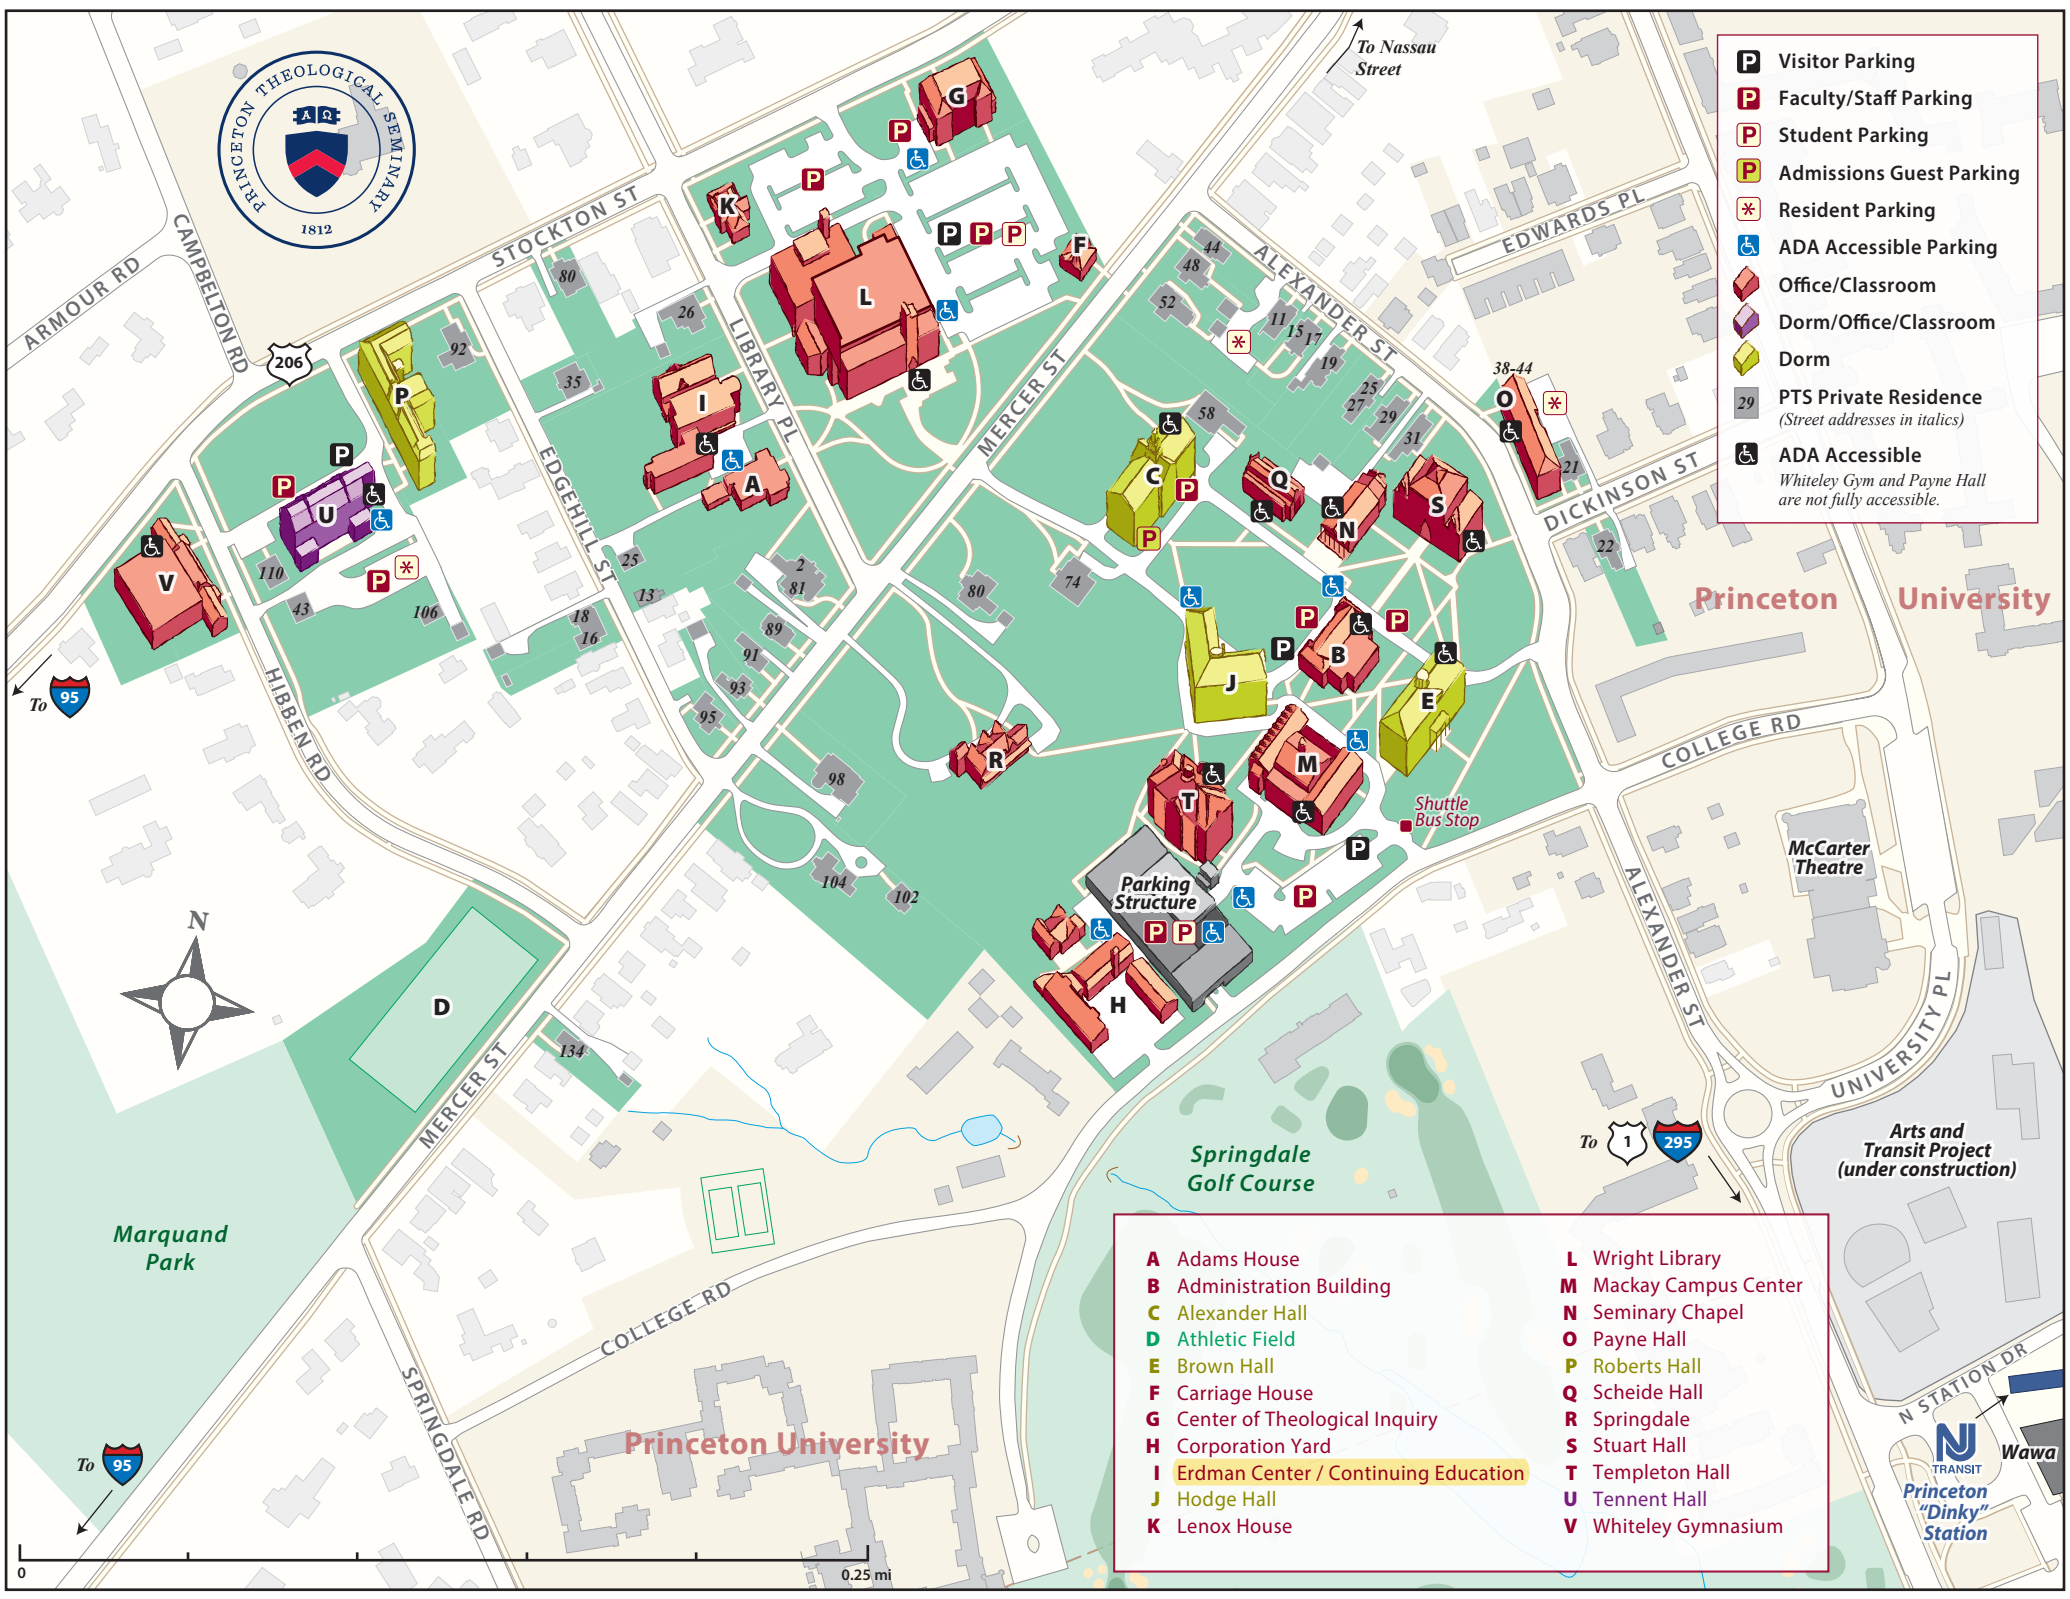

- P** Visitor Parking
- P** Faculty/Staff Parking
- P** Student Parking
- P** Admissions Guest Parking
- *** Resident Parking
- ♿** ADA Accessible Parking
- 🏢** Office/Classroom
- 🏠** Dorm/Office/Classroom
- 🏡** Dorm
- 29** PTS Private Residence
(Street addresses in italics)
- ♿** ADA Accessible
Whiteley Gym and Payne Hall are not fully accessible.

- | | |
|---|-------------------------------|
| A Adams House | L Wright Library |
| B Administration Building | M Mackay Campus Center |
| C Alexander Hall | N Seminary Chapel |
| D Athletic Field | O Payne Hall |
| E Brown Hall | P Roberts Hall |
| F Carriage House | Q Scheide Hall |
| G Center of Theological Inquiry | R Springdale |
| H Corporation Yard | S Stuart Hall |
| I Erdman Center / Continuing Education | T Templeton Hall |
| J Hodge Hall | U Tennent Hall |
| K Lenox House | V Whiteley Gymnasium |

0 0.25 mi